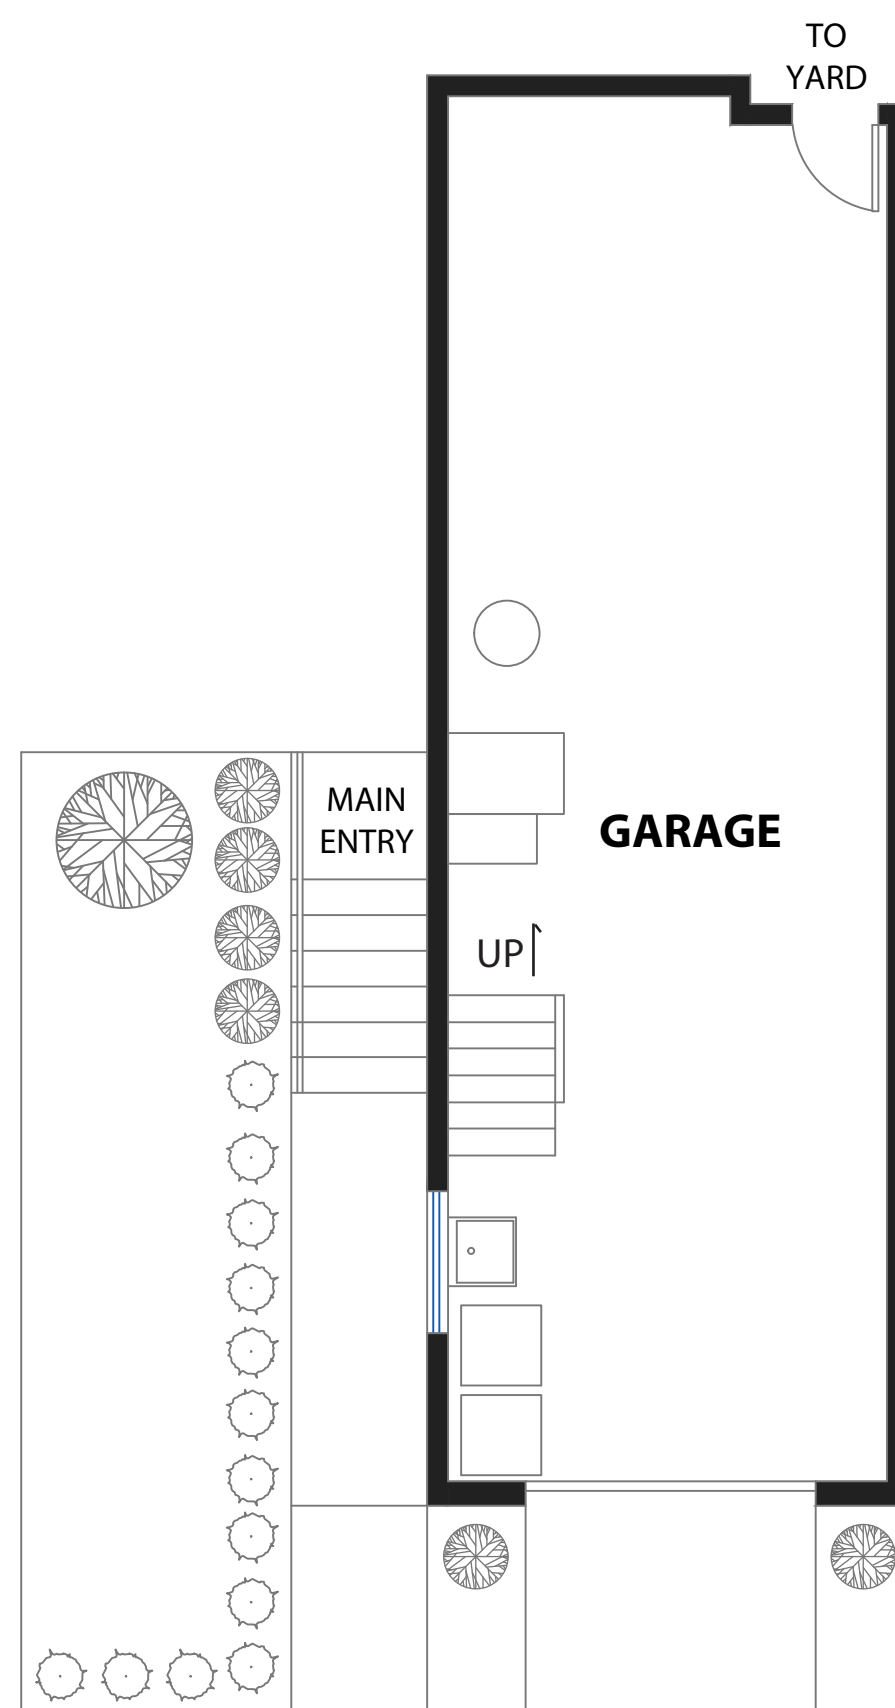

233 GARFIELD STREET

SAN FRANCISCO, CALIFORNIA

MAIN LEVEL

LOWER LEVEL